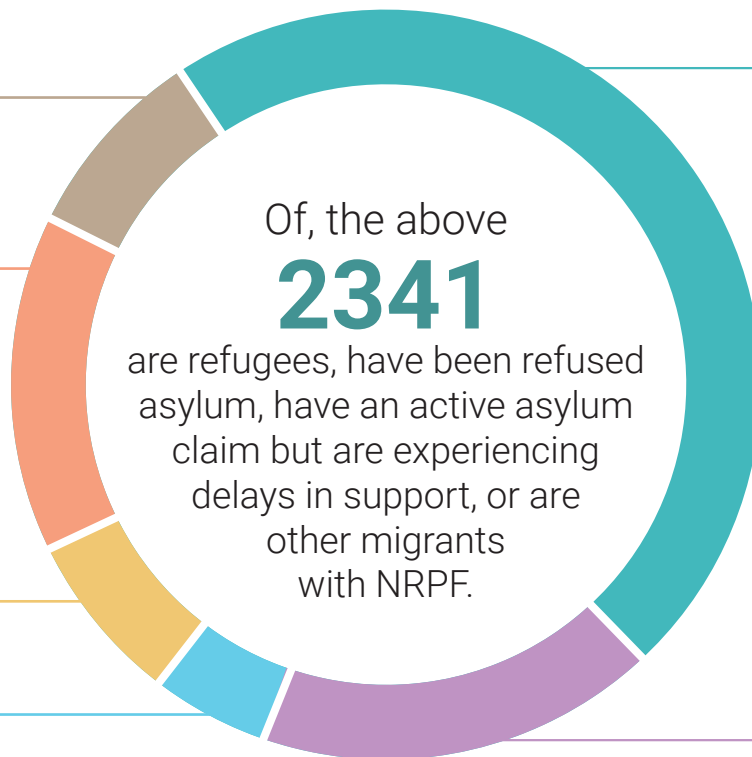

Headline accommodation figures

Accommodation figures

3211

People accommodated across the network over the year

202

People seeking asylum who were experiencing delays in support that they were entitled to

337

Refugees who were destitute when they applied for housing

180

Other migrants with NRPF

111

Refugees (details not known)

1111

People who have been refused asylum

400

Refugees with access to benefits and employment

1,232

People turned away (estimated)

1,469

People accommodated across the network on a typical night (excluding winter night shelters)

410,323

Nights of accommodation offered across the year by our members (estimated)